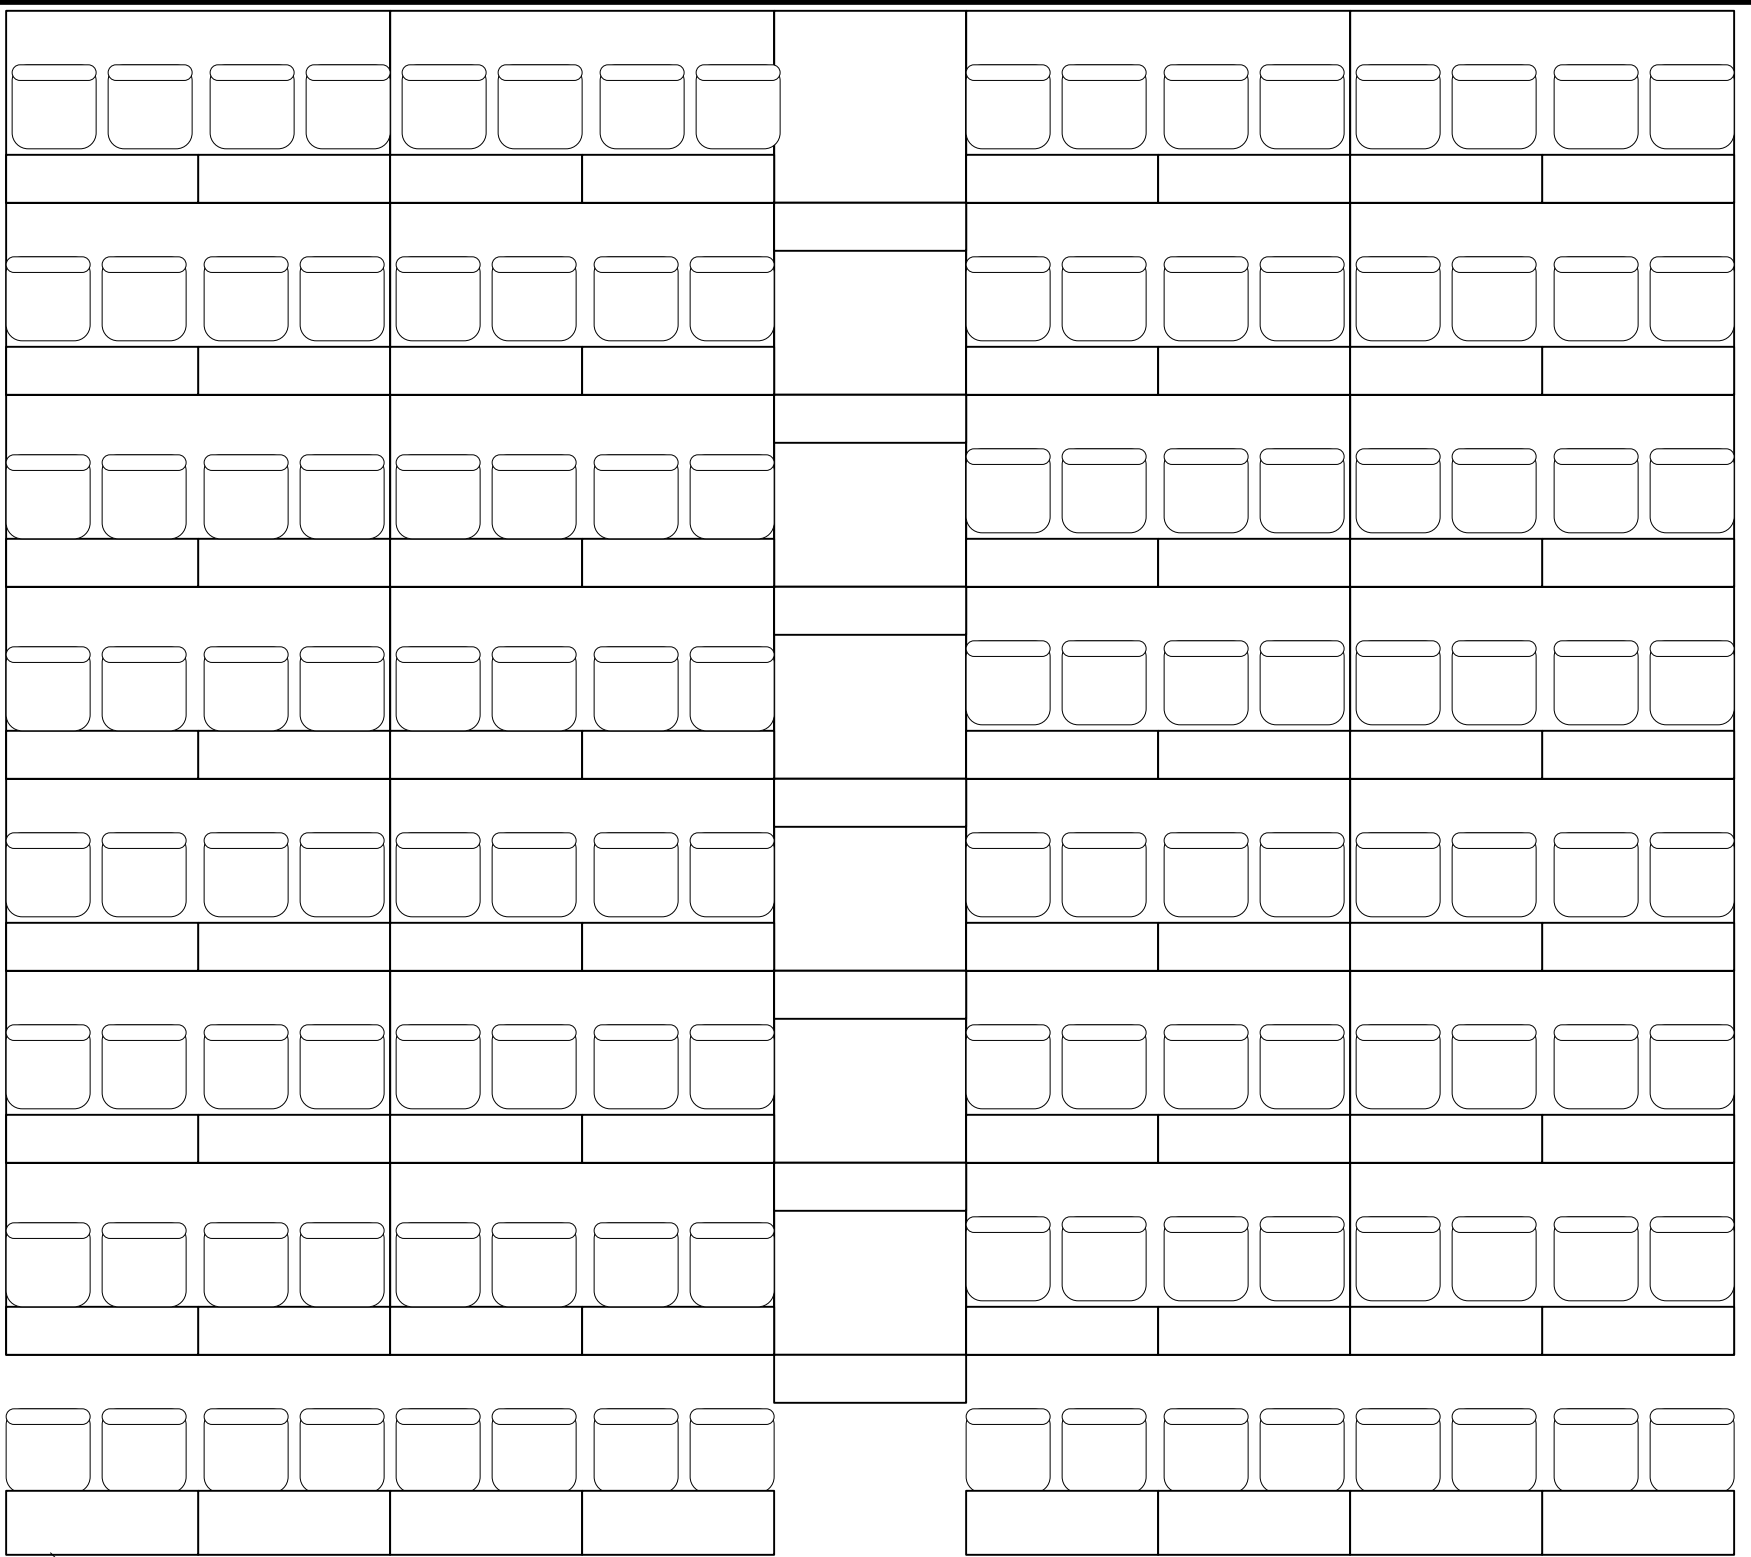

Wings under catwalk

39' 3"

27'-0"

scale: 1/4" = 1'

Black curtain

Wings under catwalk

Black curtain

Black curtain

7'-0"

32'-6"

Moving catwalk X 2

Fixed catwalk

24'-0"

grid

27'-0"

18'-0"

Black curtain

3'-6"

Scale: 1/4" = 1'