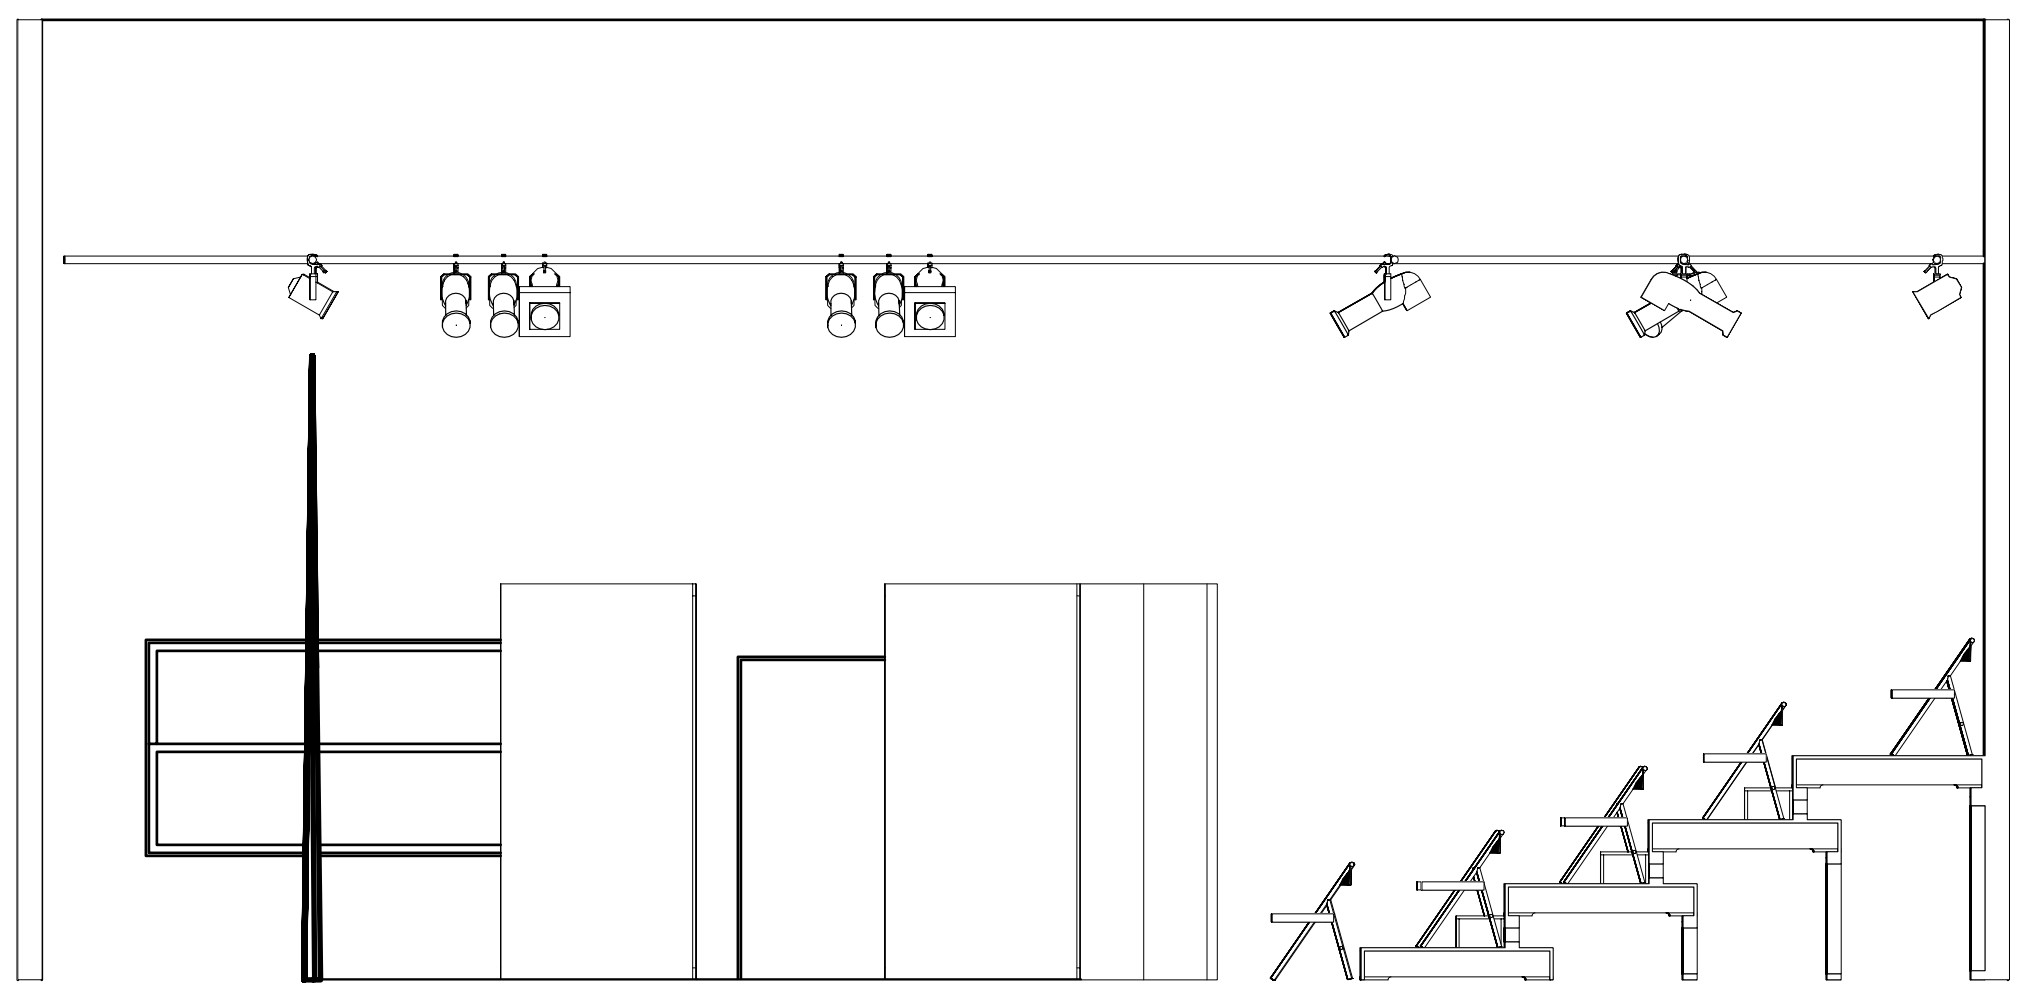

2 Ground Plan
Scale: 1/4" = 1'-0"

3 Venue 2 Iso
Scale: 1/4" = 1'-0"

1 Section
Scale: 1/4" = 1'-0"

Production Title Winnipeg Fringe Theatre Festival Venue 2 RMTC Up The Alley	
Drawing Title	
Designer	Director
Drawn By Sean Neville	Scale 1/4"=1'-0"
Venue Venue Name	
Date June 15, 2022	
CAD File Name Venue 2 2022	