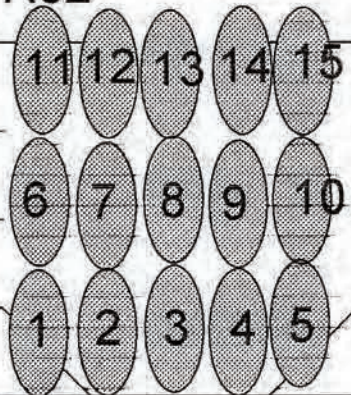

# Warehouse Lighting Plot Summer 2011

Warm R02

**Front**

Cool R60

Warm R17

**Back**

Cool R80

R53

**Tips**

<=

S.R.

R53

=>

S.L.

Mids L201

Codas

- 101 Red
- 102 Green
- 103 Yellow
- 104 Blue

Break-ups R93 + R339

Other

- House LX 100
- I-Cues: 95 96 97
- Aisle LX: 92 93