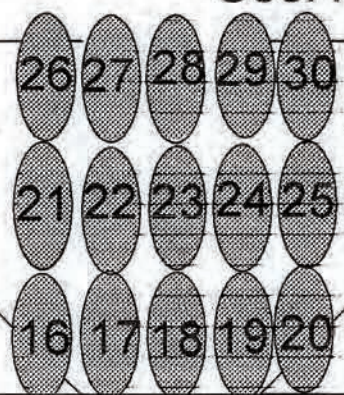

# Warehouse Lighting Plot Summer 2011

Warm R02

**Front**

Cool R60

Warm R17

**Back**

Cool R80

R53

**Tips**

<=

S.R.

R53

=>

S.L.

Mids L201

Codas

- 101 Red
- 102 Green
- 103 Yellow
- 104 Blue

Break-ups R93 + R339

Other

- House LX 100
- I-Cues: 95 96 97
- Aisle LX: 92 93